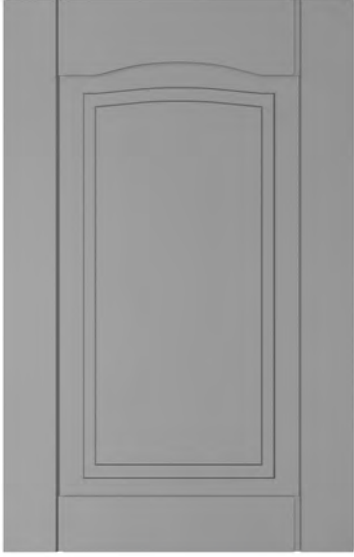

Kapak Modeli
Cover Model